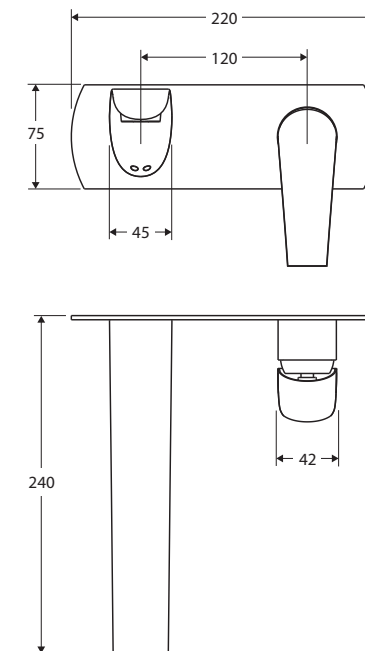

Keeto WALL MIXER WITH SPOUT

Features

- Ultra-slim profile handle, sleek modern design
- Designed for basin and bath
- Extra long reach: 240 mm
- Made from solid brass
- Quality European cartridge (35 mm)
- **WELS 5 Star rated, 5L/min**

Please note: This product may have a visible Fienza or Watermark logo.

Available in

Polished
Chrome
222106

Cleaning & Care

- Regularly clean with mild soapy water using a microfibre cloth.
- In highly polluted or coastal locations, we recommend cleaning 2-3 times per week.
- Do not use harsh detergents, bleach, cream cleaners or citrus based cleaners. These substances are abrasive and will damage the surface.
- Do not use undue pressure and wipe in one direction only.

While we aim to ensure specifications are correct at the time of publication, Fienza reserves the right to make modifications without prior notice. Physical colour may vary from image shown. All measurements are shown in millimetres. Always use physical product measurements for mark-ups and roughing-in as the technical drawing may differ from actual product received.