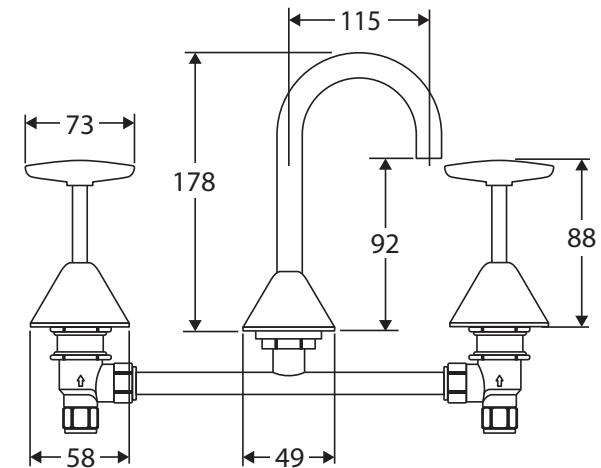

## Features

- Made from brass and zinc alloy
- Jumper valve
- Three-piece basin set
- Fixed position
- **WELS 3 Star rated, 8.5L/min**

**Please note:** This product may have a visible Fienza or Watermark logo.

While we aim to ensure specifications are correct at the time of publication, Fienza reserves the right to make modifications without prior notice. Physical colour may vary from image shown. All measurements are shown in millimetres. Always use physical product measurements for mark-ups and roughing-in as the technical drawing may differ from actual product received.