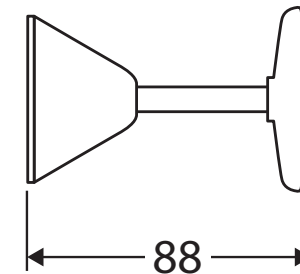

Laredo

WALL TOP ASSEMBLIES

Features

- Made from brass and zinc alloy
- Jumper valve
- Set of wall tap assemblies
- WELS rating not required

Please note: This product may have a visible Fienza or Watermark logo.

While we aim to ensure specifications are correct at the time of publication, Fienza reserves the right to make modifications without prior notice. Physical colour may vary from image shown. All measurements are shown in millimetres. Always use physical product measurements for mark-ups and roughing-in as the technical drawing may differ from actual product received.