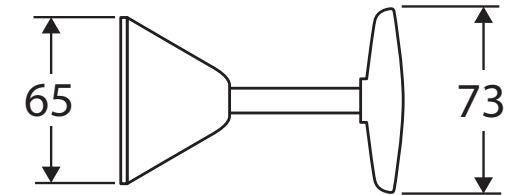

Laredo

WALL TOP ASSEMBLIES

Features

- Made from brass and zinc alloy
- Jumper valve
- Set of wall tap assemblies
- WELS rating not required

Please note: This product may have a visible Fienza or Watermark logo.

While we aim to ensure specifications are correct at the time of publication, Fienza reserves the right to make modifications without prior notice. Physical colour may vary from image shown. All measurements are shown in millimetres. Always use physical product measurements for mark-ups and roughing-in as the technical drawing may differ from actual product received.