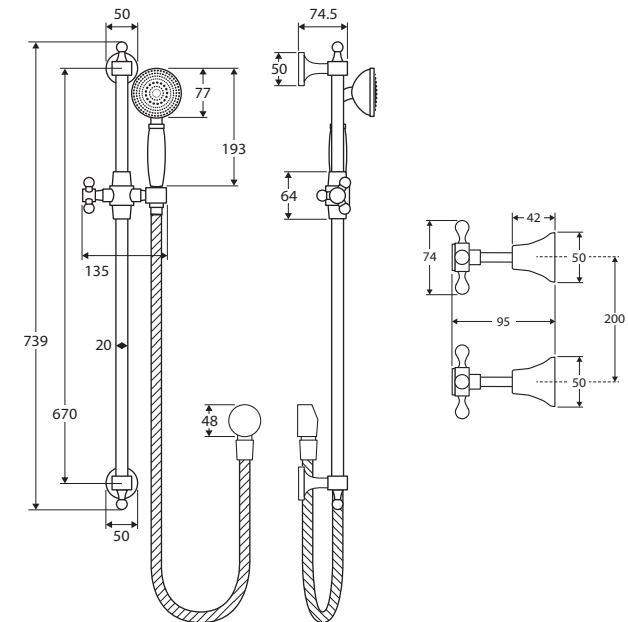

Lillian RAIL SHOWER SETS

Features

WELS 3 Star rated, 8.5L/min

Rail:

- Made from stainless steel
- ABS slider and wall mounts
- Deluxe stainless steel elbow
- 1.5 metre stainless steel flexible hose (PVC on matte black model)

LILLIAN Hand Piece (MSH114):

- Single water flow setting
- Made from solid brass

LILLIAN Wall Top Assemblies (336104):

- Set of two taps
- ¼ turn ceramic disc

Please note: This product may have a visible Fienza or Watermark logo.

*Modern
Vintage*
COLLECTION

Available in

Polished
Chrome
336103

PVD
Brushed Nickel
336103BN

Electroplated
Matte Black
336103BK

PVD
Urban Brass
336103UB

Cleaning & Care

- Regularly clean with mild soapy water using a microfibre cloth.
- In highly polluted or coastal locations, we recommend cleaning 2-3 times per week.
- Do not use harsh detergents, bleach, cream cleaners or citrus based cleaners. These substances are abrasive and will damage the surface.
- Do not use undue pressure and wipe in one direction only.

While we aim to ensure specifications are correct at the time of publication, Fienza reserves the right to make modifications without prior notice. Physical colour may vary from image shown. All measurements are shown in millimetres. Always use physical product measurements for mark-ups and roughing-in as the technical drawing may differ from actual product received.