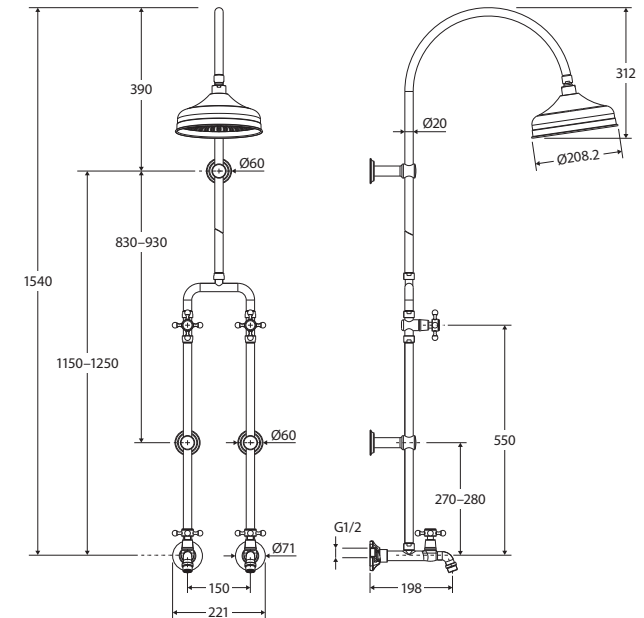

Lillian

EXPOSED RAIL SHOWER & BATH SET

Features

WELS 3 Star rated, 9L/min

Rail:

- For new installations only – requires separate hot and cold water inlets
- ¼ turn ceramic disc cross handles
- Made from solid brass

LILLIAN Overhead Shower (411138):

- Rain-style water flow
- Made from solid brass
- Brass swivel joint
- Female ½" BSP inlet

*Modern
Vintage*
COLLECTION

Available in

Chrome
455122

Electroplated
Matte Black
455122BK

While we aim to ensure specifications are correct at the time of publication, Fienza reserves the right to make modifications without prior notice. Physical colour may vary from image shown. All measurements are shown in millimetres. Always use physical product measurements for mark-ups and roughing-in as the technical drawing may differ from actual product received.