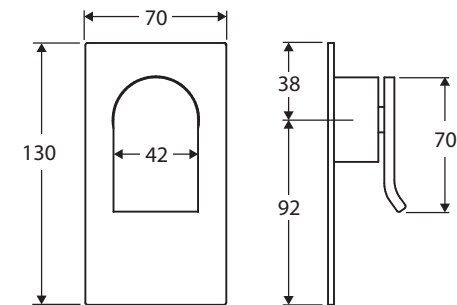

### Features

- Polished chrome finish
- Designed for shower and bath
- Made from solid brass
- Quality European cartridge (35 mm)

**Please note:** This product may have a visible Fienza or Watermark logo.

While we aim to ensure specifications are correct at the time of publication, Fienza reserves the right to make modifications without prior notice. Physical colour may vary from image shown. All measurements are shown in millimetres. Always use physical product measurements for mark-ups and roughing-in as the technical drawing may differ from actual product received.