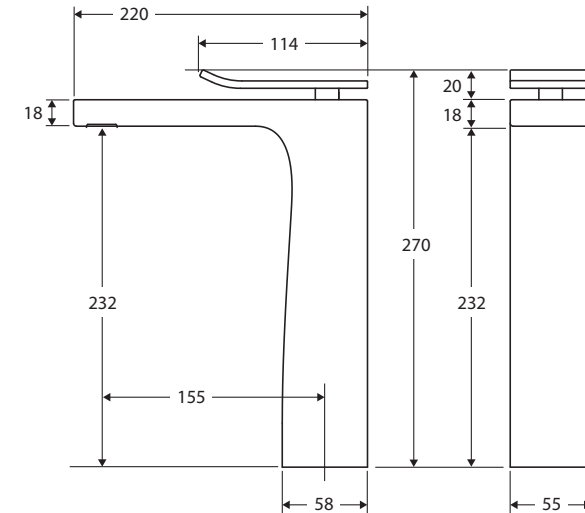

## TALL BASIN MIXER

### Features

- Polished chrome finish
- Fixed position
- Made from solid brass
- Quality European cartridge (35 mm)
- PEX split-resistant flexible hoses
- **WELS 5 Star rated, 5.5L/min**

**Please note:** This product may have a visible Fienza or Watermark logo.

While we aim to ensure specifications are correct at the time of publication, Fienza reserves the right to make modifications without prior notice. Physical colour may vary from image shown. All measurements are shown in millimetres. Always use physical product measurements for mark-ups and roughing-in as the technical drawing may differ from actual product received.