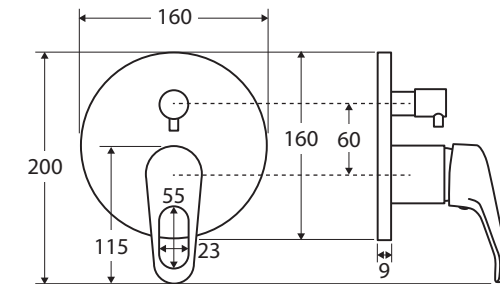

Loop

WALL DIVERTER MIXER

Features

- Looped handle design
- Designed for shower and bath
- Made from solid brass
- 40 mm cartridge

Please note: This product may have a visible Fienza or Watermark logo.

Available in

While we aim to ensure specifications are correct at the time of publication, Fienza reserves the right to make modifications without prior notice. Physical colour may vary from image shown. All measurements are shown in millimetres. Always use physical product measurements for mark-ups and roughing-in as the technical drawing may differ from actual product received.