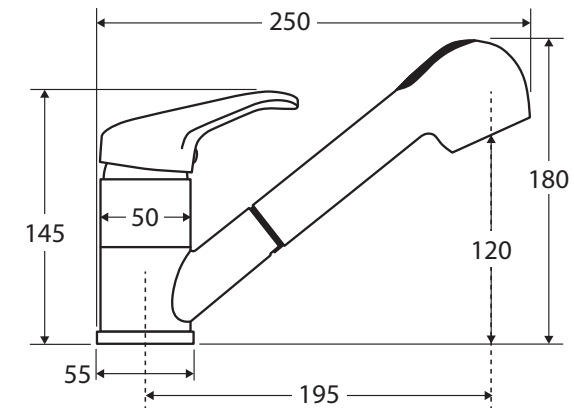

Loop SPRAY SINK MIXER

Features

- Looped handle design
- Pull-out spray head, ideal for washing vegetables
- Swivel function
- Designed for kitchen
- Made from solid brass
- 40 mm cartridge
- PEX split-resistant flexible hoses
- **WELS 4 Star rated, 7L/min**

Please note: This product may have a visible Fienza or Watermark logo.

Available in

Polished Chrome
212106

Cleaning & Care

- Regularly clean with mild soapy water using a microfibre cloth.
- In highly polluted or coastal locations, we recommend cleaning 2-3 times per week.
- Do not use harsh detergents, bleach, cream cleaners or citrus based cleaners. These substances are abrasive and will damage the surface.
- Do not use undue pressure and wipe in one direction only.

While we aim to ensure specifications are correct at the time of publication, Fienza reserves the right to make modifications without prior notice. Physical colour may vary from image shown. All measurements are shown in millimetres. Always use physical product measurements for mark-ups and roughing-in as the technical drawing may differ from actual product received.