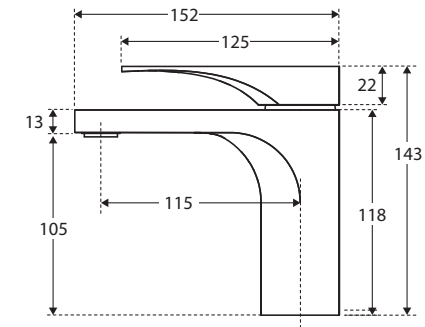

Luciana® BASIN MIXER

Features

- Slim profile handle, sleek modern design
- Fixed position
- Made from solid brass
- Quality European cartridge (35 mm)
- PEX split-resistant flexible hoses
- **WELS 4 Star rated, 6.5L/min**

Please note: This product may have a visible Fienza or Watermark logo.

Available in

Polished
Chrome
226103

Cleaning & Care

- Regularly clean with mild soapy water using a microfibre cloth.
- In highly polluted or coastal locations, we recommend cleaning 2-3 times per week.
- Do not use harsh detergents, bleach, cream cleaners or citrus based cleaners. These substances are abrasive and will damage the surface.
- Do not use undue pressure and wipe in one direction only.

While we aim to ensure specifications are correct at the time of publication, Fienza reserves the right to make modifications without prior notice. Physical colour may vary from image shown. All measurements are shown in millimetres. Always use physical product measurements for mark-ups and roughing-in as the technical drawing may differ from actual product received.