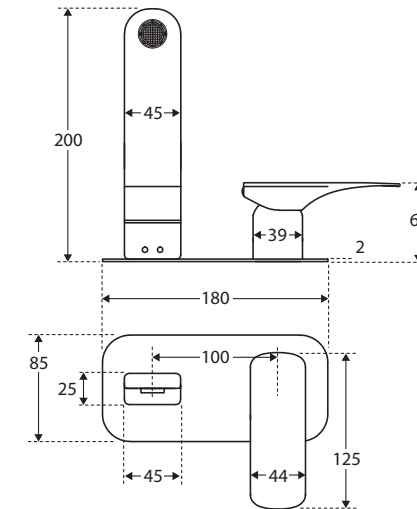

## Luciana® WALL MIXER WITH SPOUT

### Features

- Slim profile handle, sleek modern design
- Designed for basin and bath
- Made from solid brass
- Quality European cartridge (35 mm)
- **WELS 4 Star rated, 6.5L/min**

**Please note:** This product may have a visible Fienza or Watermark logo.

While we aim to ensure specifications are correct at the time of publication, Fienza reserves the right to make modifications without prior notice. Physical colour may vary from image shown. All measurements are shown in millimetres. Always use physical product measurements for mark-ups and roughing-in as the technical drawing may differ from actual product received.