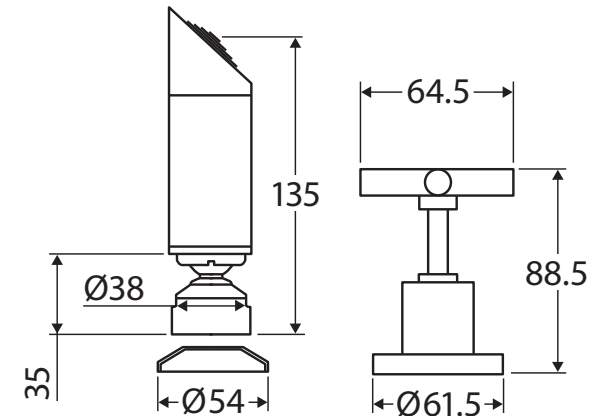

Michelle

SHOWER SET

Features

- Made from solid brass
- Jumper valves
- Three-piece shower set
- Fixed position
- **WELS 3 Star rated, 8L/min**

Please note: This product may have a visible Fienza or Watermark logo.

While we aim to ensure specifications are correct at the time of publication, Fienza reserves the right to make modifications without prior notice. Physical colour may vary from image shown. All measurements are shown in millimetres. Always use physical product measurements for mark-ups and roughing-in as the technical drawing may differ from actual product received.