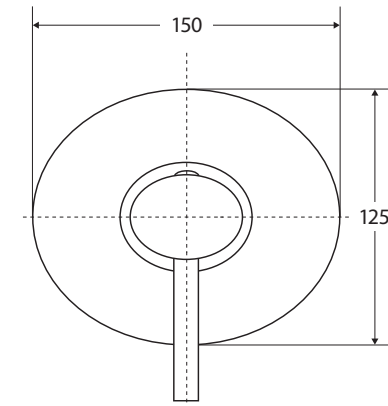

Ovalie

WALL MIXER

Features

- Designed for shower and bath
- Made from solid brass
- 35 mm cartridge

Please note: This product may have a visible Fienza or Watermark logo.

Available in

Polished Chrome

215101

While we aim to ensure specifications are correct at the time of publication, Fienza reserves the right to make modifications without prior notice. Physical colour may vary from image shown. All measurements are shown in millimetres. Always use physical product measurements for mark-ups and roughing-in as the technical drawing may differ from actual product received.