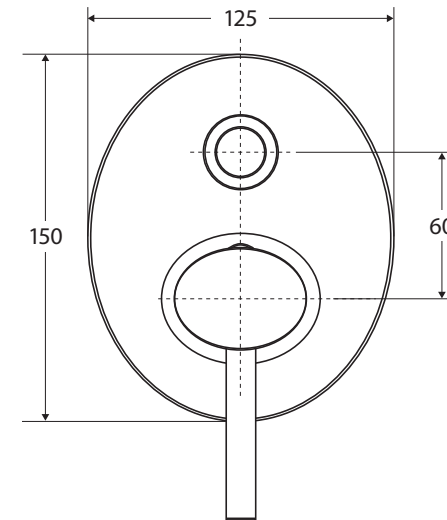

Ovalie

WALL DIVERTER MIXER

Features

- Designed for shower and bath
- Made from solid brass
- 35 mm cartridge

Please note: This product may have a visible Fienza or Watermark logo.

Available in

Polished Chrome
215102

While we aim to ensure specifications are correct at the time of publication, Fienza reserves the right to make modifications without prior notice. Physical colour may vary from image shown. All measurements are shown in millimetres. Always use physical product measurements for mark-ups and roughing-in as the technical drawing may differ from actual product received.