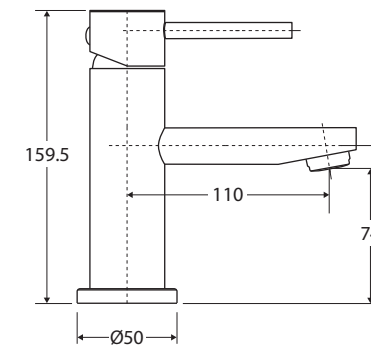

Ovalie

SHORT BASIN MIXER

Features

- Oval shape design
- Fixed position
- Made from solid brass
- 35 mm cartridge
- **WELS 5 Star rated, 5L/min**

Please note: This product may have a visible Fienza or Watermark logo.

While we aim to ensure specifications are correct at the time of publication, Fienza reserves the right to make modifications without prior notice. Physical colour may vary from image shown. All measurements are shown in millimetres. Always use physical product measurements for mark-ups and roughing-in as the technical drawing may differ from actual product received.