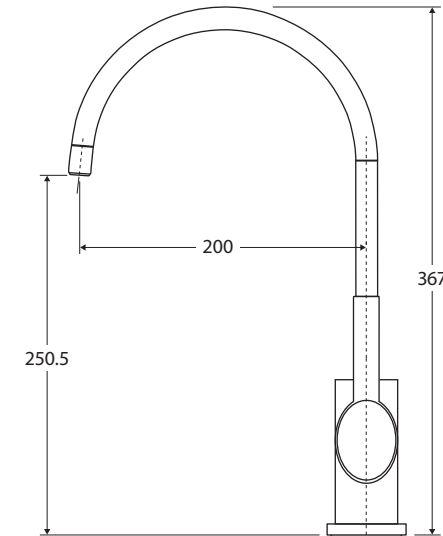

### Features

- Oval shape design
- Swivel function
- Designed for kitchen and laundry
- Made from solid brass
- 35 mm cartridge
- **WELS 4 Star rated, 6.5L/min**

**Please note:** This product may have a visible Fienza or Watermark logo.