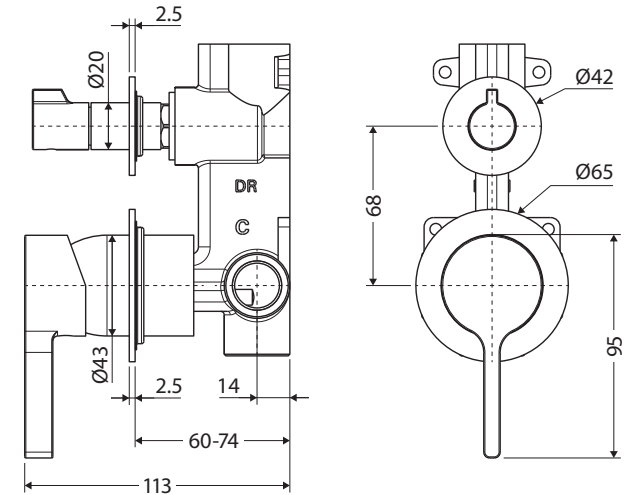

### SMALL ROUND PLATES

#### Features

- Designed for shower and bath
- Made from solid brass
- High quality European cartridge (35 mm)

**Please note:** This product may have a visible Fienza or Watermark logo.

While we aim to ensure specifications are correct at the time of publication, Fienza reserves the right to make modifications without prior notice. Physical colour may vary from image shown. All measurements are shown in millimetres. Always use physical product measurements for mark-ups and roughing-in as the technical drawing may differ from actual product received.