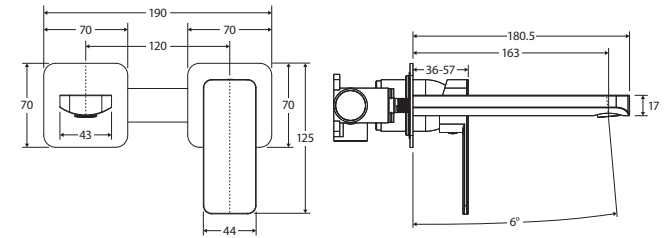

Tono®
BASIN/BATH
WALL MIXER SET
SQUARE PLATES
160MM OUTLET

Features

- Soft square outlet
- Swivel basin aerator
- Free-flow aerator included for bath installation
- High quality European cartridge (35 mm)
- Made from eco-friendly lead-free brass*
- **WELS 6 Star rated, 4.5L/min when installed over basin**

*Defined as containing less than 0.25% lead.

Lead Free*

Available in

Chrome
233104

Electroplated
Matte Black
233104B

PVD
Brushed Nickel
233104BN

PVD
Gun Metal
233104GM

PVD
Urban Brass
233104UB

Cleaning & Care

- Regularly clean with mild soapy water using a microfibre cloth.
- In highly polluted or coastal locations, we recommend cleaning 2-3 times per week.
- Do not use harsh detergents, bleach, cream cleansers or citrus based cleaners. These substances are abrasive and will damage the surface.
- Do not use undue pressure and wipe in one direction only.

Pease note: This product may have a visible Fienza or Watermark logo.

While we aim to ensure specifications are correct at the time of publication, Fienza reserves the right to make modifications without prior notice. Physical colour may vary from image shown. All measurements are shown in millimetres. Always use physical product measurements for mark-ups and roughing-in as the technical drawing may differ from actual product received.