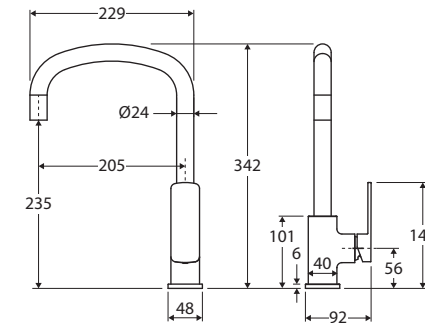

Tono® SINK MIXER

Features

- Designed for kitchen and laundry
- Extended arch outlet
- Swivel function
- High quality European cartridge (25 mm)
- PEX split-resistant hoses
- Made from eco-friendly lead-free brass*
- **WELS 6 Star rated, 4.5L/min**

Please note: This product may have a visible Fienza or Watermark logo.

*Defined as containing less than 0.25% lead.