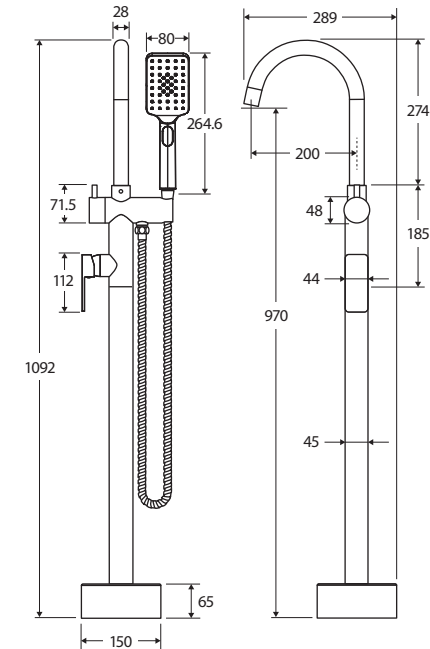

Tono®

FLOOR MOUNTED BATH MIXER WITH HAND SHOWER

Features

- Swivel function
- 1.5 metre stainless steel hose (PVC on matte black model)
- Backflow prevention dual check/non-return valve
- Made from solid brass
- High quality European cartridge (35 mm)
- **WELS 3 Star rated, 8L/min**

Please note: This product may have a visible Fienza or Watermark logo.

Available in

Chrome
233113

Electroplated
Matte Black
233113B

PVD
Brushed Nickel
233113BN

PVD
Gun Metal
233113GM

PVD
Urban Brass
233113UB

Cleaning & Care

- Regularly clean with mild soapy water using a microfibre cloth.
- In highly polluted or coastal locations, we recommend cleaning 2-3 times per week.
- Do not use harsh detergents, bleach, cream cleansers or citrus based cleaners. These substances are abrasive and will damage the surface.
- Do not use undue pressure and wipe in one direction only.

While we aim to ensure specifications are correct at the time of publication, Fienza reserves the right to make modifications without prior notice. Physical colour may vary from image shown. All measurements are shown in millimetres. Always use physical product measurements for mark-ups and roughing-in as the technical drawing may differ from actual product received.