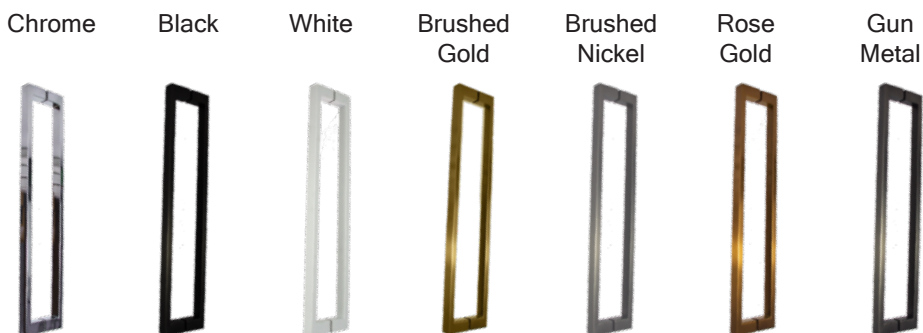

Handles & Hinges

Proudly 100%
WEST AUSTRALIAN
OWNED & OPERATED

Product Code: Handle (ADH)

Product Code: Hinge (AHNG)

Handle

Hinge