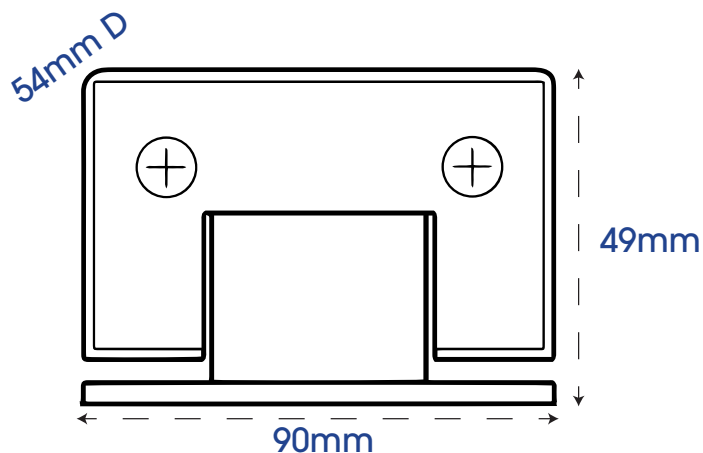

Handles & Hinges

Proudly 100%
WEST AUSTRALIAN
OWNED & OPERATED

Product Code: Handle (ADH)

Product Code: Hinge (AHNG)

Handle

Hinge