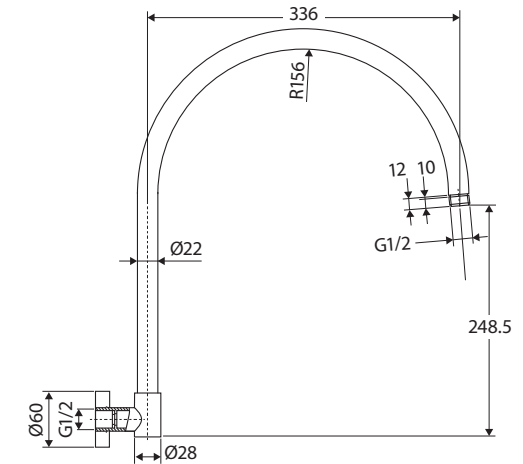

Round Swivel GOOSENECK SHOWER ARM

Features

- Gooseneck style
- Swivel function
- 400 mm reach (wall to spout)
- Polished chrome finish
- Made from stainless steel
- Flange included
- Female ½" BSP thread

While we aim to ensure specifications are correct at the time of publication, Fienza reserves the right to make modifications without prior notice. Physical colour may vary from image shown. All measurements are shown in millimetres. Always use physical product measurements for mark-ups and roughing-in as the technical drawing may differ from actual product received.