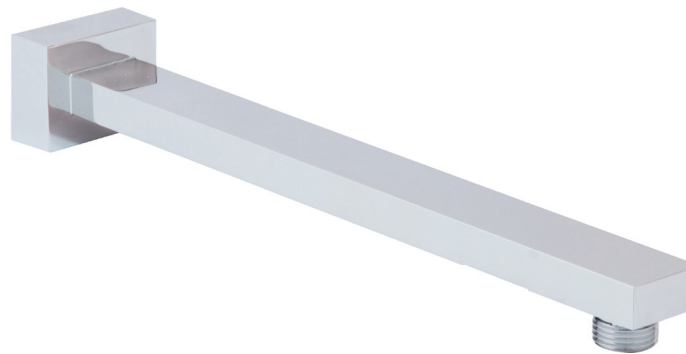

Square Straight SHOWER ARM

Features

- Thin profile
- 300 mm reach (wall to spout)
- Polished chrome finish
- Made from solid brass
- Flange attached
- Female 1/2" BSP inlet

Available in

Chrome
422107

Cleaning & Care