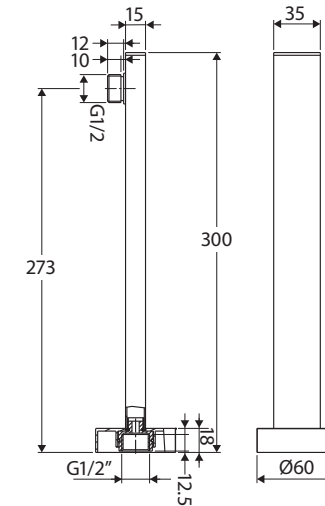

Square Straight SHOWER ARM

Features

- Thin profile
- 300 mm reach (wall to spout)
- Polished chrome finish
- Made from solid brass
- Flange attached
- Female 1/2" BSP inlet

Available in

Chrome
422107

Cleaning & Care

While we aim to ensure specifications are correct at the time of publication, Fienza reserves the right to make modifications without prior notice. Physical colour may vary from image shown. All measurements are shown in millimetres. Always use physical product measurements for mark-ups and roughing-in as the technical drawing may differ from actual product received.