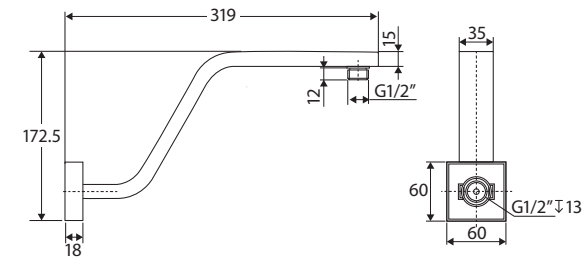

# Square Upswept SHOWER ARM

## Features

- Upswept style
- 320 mm reach (wall to spout)
- Polished chrome finish
- Made from solid brass
- Flange attached
- Female 1/2" BSP inlet

While we aim to ensure specifications are correct at the time of publication, Fienza reserves the right to make modifications without prior notice. Physical colour may vary from image shown. All measurements are shown in millimetres. Always use physical product measurements for mark-ups and roughing-in as the technical drawing may differ from actual product received.