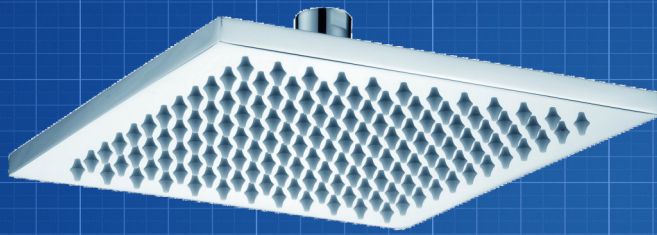

HY0080

Cube

Shower Head

FEATURES & BENEFITS

- Durable chrome finish
- Designed for easy installation
- Solid Brass construction for long life
- Ergonomic, easy grip solid lever handle

COLOUR

- Chrome Finish

MANUFACTURING MATERIALS

- Solid Brass Construction

GUARANTEE

- All Alpine tapware come with
- 5 years on Tap body
- 2 years on cartridge
- 1 year on chrome finish
- 3 months on O-rings and Washers

Dimensions and set-outs are correct at the time of publication, however the manufacturer/ distributor takes no responsibility for printing errors.