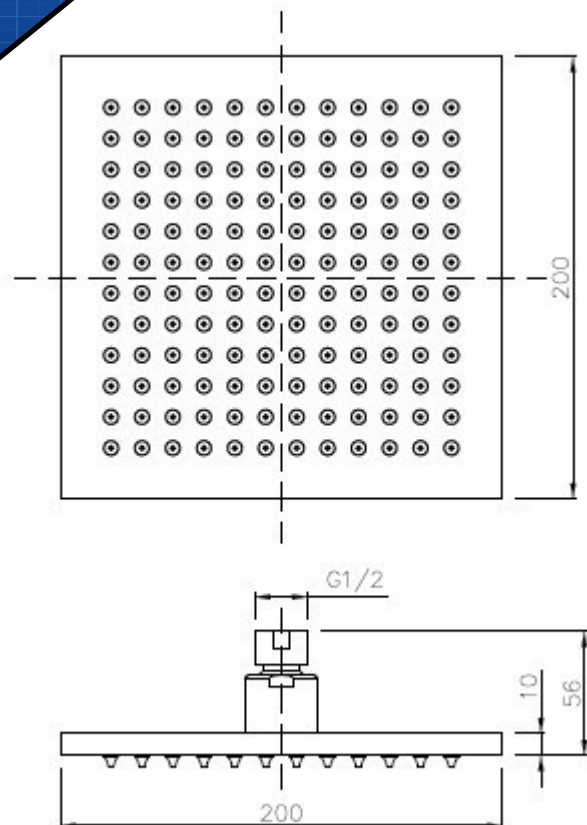

GUARANTEE

- All Alpine tapware come with
- 5 years on Tap body
- 2 years on cartridge
- 1 year on chrome finish
- 3 months on O-rings and Washers

Dimensions and set-outs are correct at the time of publication, however the manufacturer/ distributor takes no responsibility for printing errors.

The manufacturer/distributor reserves the right to vary specifications or delete models from their range without prior notification.