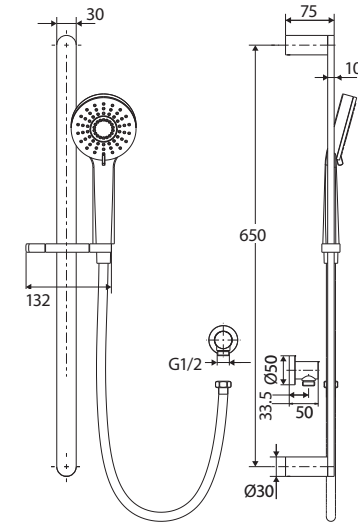

Empire RAIL SHOWER

Features

- Polished chrome finish
- **WELS 3 Star rated, 9L/min**

Rail:

- Slider to adjust height of hand shower
- Deluxe brass elbow
- Fixed length
- Rail thickness: 44 x 12 mm
- Made from solid brass
- 1.5 metre stainless steel flexible hose

EMPIRE Multifunction Hand Piece (MSH020):

- Three water-flow settings: normal, massage or combination
- Easy to clean TPR nozzles
- Made from ABS

Available in

Chrome
444108

Cleaning & Care

- Regularly clean with mild soapy water using a microfibre cloth.
- In highly polluted or coastal locations, we recommend cleaning 2-3 times per week.
- Do not use harsh detergents, bleach, cream cleaners or citrus based cleaners. These substances are abrasive and will damage the surface.
- Do not use undue pressure and wipe in one direction only.

While we aim to ensure specifications are correct at the time of publication, Fienza reserves the right to make modifications without prior notice. Physical colour may vary from image shown. All measurements are shown in millimetres. Always use physical product measurements for mark-ups and roughing-in as the technical drawing may differ from actual product received.