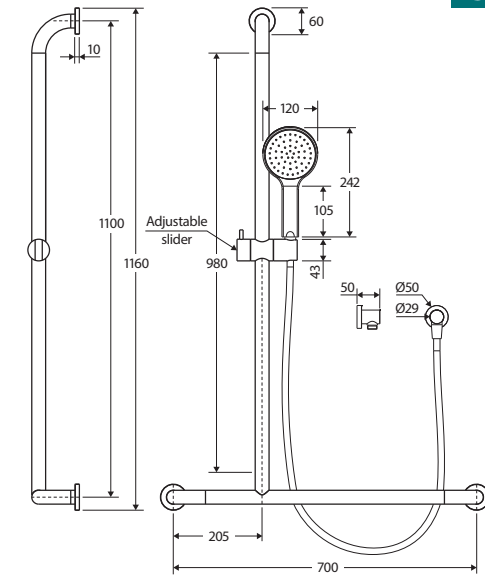

Hustle Care INVERTED T RAIL SHOWER

Features

- Can be installed for AS1428.1 Accessible compliance
- Electroplated matte black finish
- **WELS 3 Star rated, 9L/min**

Rail:

- Slider to adjust height of hand shower
- Made from stainless steel
- ABS slider and wall mounts
- Deluxe stainless steel elbow
- Rail thickness: 32 mm
- 1.5 metre matte black PVC flexible hose

KAYA Hand Piece (MSH115B):

- Single water-flow setting
- Easy to clean TPR nozzles
- Made from ABS

Available in

Left-Hand
444113BLH

Right-Hand
444113BRH

Cleaning & Care

- Regularly clean with mild soapy water using a microfibre cloth.
- In highly polluted or coastal locations, we recommend cleaning 2-3 times per week.
- Do not use harsh detergents, bleach, cream cleaners or citrus based cleaners. These substances are abrasive and will damage the surface.
- Do not use undue pressure and wipe in one direction only.

While we aim to ensure specifications are correct at the time of publication, Fienza reserves the right to make modifications without prior notice. Physical colour may vary from image shown. All measurements are shown in millimetres. Always use physical product measurements for mark-ups and roughing-in as the technical drawing may differ from actual product received.