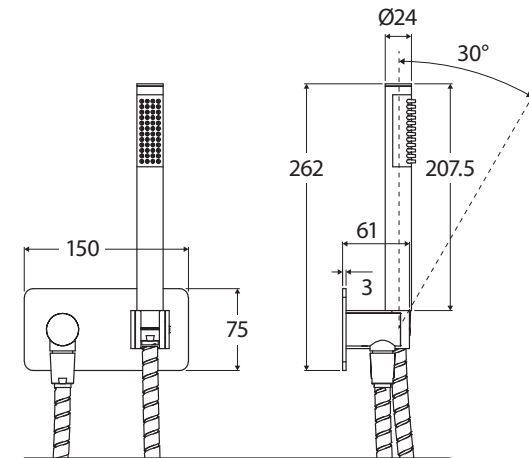

Hustle

HAND SHOWER

SOFT SQUARE PLATE

Features

- Designed to complement the shower or bath
- All-in-one water inlet and mounting bracket
- Tilt function
- Made from solid brass
- 1.5 metre flexible PVC hose
- **WELS 3 Star rated, 9L/min**

HUSTLE Hand Piece (MSH104B):

- Single water-flow setting
- Easy to clean, durable silicone nozzles
- Made from solid brass

Available in

Electroplated
Matte Black
433112B

Cleaning & Care

- Regularly clean with mild soapy water using a microfibre cloth.
- In highly polluted or coastal locations, we recommend cleaning 2-3 times per week.
- Do not use harsh detergents, bleach, cream cleaners or citrus based cleaners. These substances are abrasive and will damage the surface.
- Do not use undue pressure and wipe in one direction only.

While we aim to ensure specifications are correct at the time of publication, Fienza reserves the right to make modifications without prior notice. Physical colour may vary from image shown. All measurements are shown in millimetres. Always use physical product measurements for mark-ups and roughing-in as the technical drawing may differ from actual product received.