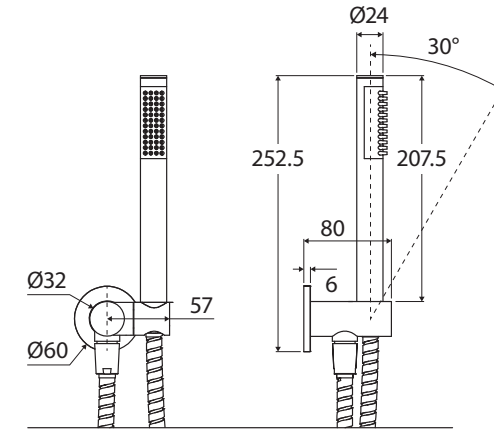

Hustle

HAND SHOWER

ROUND PLATE

Features

- Designed to complement the shower or bath
- All-in-one water inlet and mounting bracket
- Tilt function
- Made from solid brass
- 1.5 metre flexible PVC hose
- **WELS 3 Star rated, 9L/min**

HUSTLE Hand Piece (MSH104B):

- Single water-flow setting
- Easy to clean, durable silicone nozzles
- Made from solid brass

Available in

Electroplated
Matte Black
433203B

Cleaning & Care

- Regularly clean with mild soapy water using a microfibre cloth.
- In highly polluted or coastal locations, we recommend cleaning 2-3 times per week.
- Do not use harsh detergents, bleach, cream cleaners or citrus based cleaners. These substances are abrasive and will damage the surface.
- Do not use undue pressure and wipe in one direction only.

While we aim to ensure specifications are correct at the time of publication, Fienza reserves the right to make modifications without prior notice. Physical colour may vary from image shown. All measurements are shown in millimetres. Always use physical product measurements for mark-ups and roughing-in as the technical drawing may differ from actual product received.