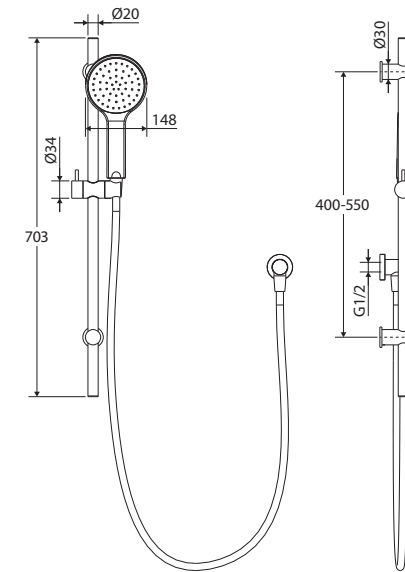

Hustle

RAIL SHOWER

Features

- Electroplated matte black finish
- **WELS 3 Star rated, 9L/min**

Rail:

- Slider to adjust height of hand shower
- Stainless steel rail
- Brass wall mounts
- Deluxe stainless steel elbow
- Adjustable length between wall fixings
- Rail thickness: 20 mm
- 1.5 metre matte black PVC flexible hose

KAYA Hand Piece (MSH115B):

- Single water-flow setting
- Easy to clean TPR nozzles
- Made from ABS

Available in

Matte Black
444101B

Cleaning & Care

- Regularly clean with mild soapy water using a microfibre cloth.
- In highly polluted or coastal locations, we recommend cleaning 2-3 times per week.
- Do not use harsh detergents, bleach, cream cleaners or citrus based cleaners. These substances are abrasive and will damage the surface.
- Do not use undue pressure and wipe in one direction only.

While we aim to ensure specifications are correct at the time of publication, Fienza reserves the right to make modifications without prior notice. Physical colour may vary from image shown. All measurements are shown in millimetres. Always use physical product measurements for mark-ups and roughing-in as the technical drawing may differ from actual product received.