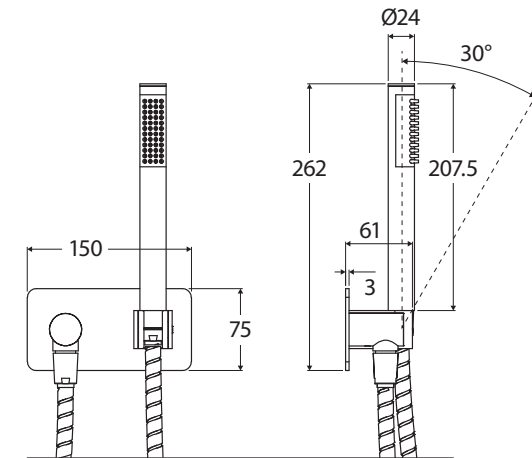

### SOFT SQUARE PLATE

#### Features

- Designed to complement the shower or bath
- All-in-one water inlet and mounting bracket
- Tilt function
- Made from solid brass
- 1.5 metre stainless steel flexible hose
- **WELS 3 Star rated, 9L/min**

#### ISABELLA Hand Piece (MSH104):

- Single water-flow setting
- Easy to clean, durable silicone nozzles
- Made from solid brass

While we aim to ensure specifications are correct at the time of publication, Fienza reserves the right to make modifications without prior notice. Physical colour may vary from image shown. All measurements are shown in millimetres. Always use physical product measurements for mark-ups and roughing-in as the technical drawing may differ from actual product received.