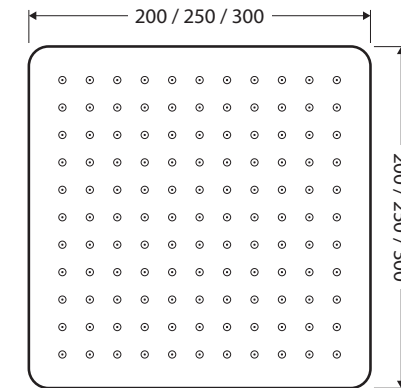

Jet SHOWER HEAD

Features

- Overhead rain shower
- 4 mm thin profile
- Polished chrome finish
- Made from stainless steel
- Brass swivel joint
- Female 1/2" BSP inlet
- **WELS 3 Star rated, 9L/min**

Available in