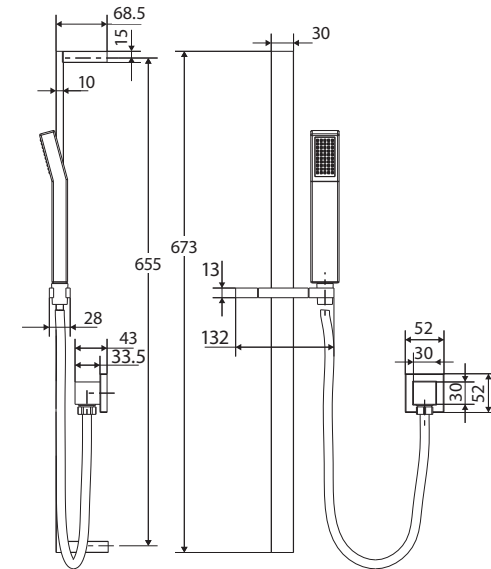

Jet RAIL SHOWER

Features

- Polished chrome finish
- **WELS 3 Star rated, 9L/min**

Rail:

- Slider to adjust height of hand shower
- Made from solid brass
- Deluxe brass elbow
- Rail thickness: 30 x 10 mm
- 1.5 metre stainless steel flexible hose

JET Hand Piece (MSH019):

- Single water-flow setting
- Easy to clean TPR nozzles
- Made from ABS

Available in

Chrome
444102

Cleaning & Care

- Regularly clean with mild soapy water using a microfibre cloth.
- In highly polluted or coastal locations, we recommend cleaning 2-3 times per week.
- Do not use harsh detergents, bleach, cream cleaners or citrus based cleaners. These substances are abrasive and will damage the surface.
- Do not use undue pressure and wipe in one direction only.

While we aim to ensure specifications are correct at the time of publication, Fienza reserves the right to make modifications without prior notice. Physical colour may vary from image shown. All measurements are shown in millimetres. Always use physical product measurements for mark-ups and roughing-in as the technical drawing may differ from actual product received.