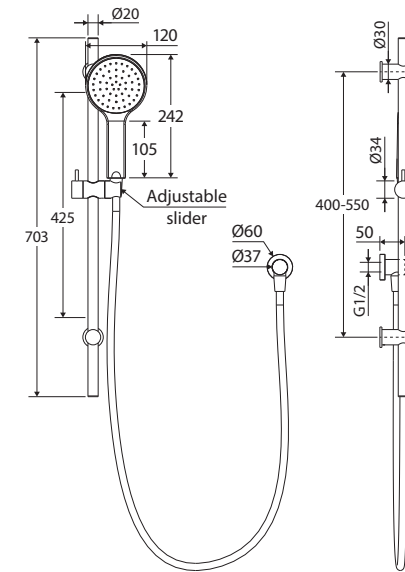

Kaya® Gun Metal RAIL SHOWER

Features

WELS 3 Star rated, 9L/min

Rail:

- Adjustable length between wall fixings
- Slider to adjust height of hand shower
- Made from solid brass
- 1.5 metre stainless steel flexible hose

KAYA Hand Piece (MSH115):

- Single water-flow setting
- Easy to clean TPR nozzles
- Made from ABS

Please note: This product may have a visible Fienza or Watermark logo.

Available in

Cleaning & Care

- Regularly clean with mild soapy water using a microfibre cloth.
- In highly polluted or coastal locations, we recommend cleaning 2-3 times per week.
- Do not use harsh detergents, bleach, cream cleaners or citrus based cleaners. These substances are abrasive and will damage the surface.
- Do not use undue pressure and wipe in one direction only.

While we aim to ensure specifications are correct at the time of publication, Fienza reserves the right to make modifications without prior notice. Physical colour may vary from image shown. All measurements are shown in millimetres. Always use physical product measurements for mark-ups and roughing-in as the technical drawing may differ from actual product received.