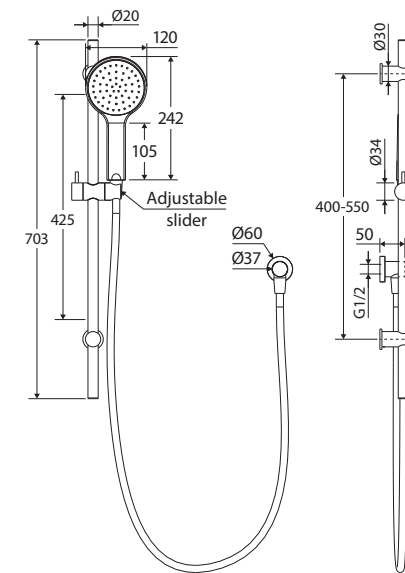

Kaya® Urban Brass RAIL SHOWER

Features

WELS 3 Star rated, 9L/min

Rail:

- Adjustable length between wall fixings
- Slider to adjust height of hand shower
- Made from solid brass
- 1.5 metre stainless steel flexible hose

KAYA Hand Piece (MSH115):

- Single water-flow setting
- Easy to clean TPR nozzles
- Made from ABS

Please note: This product may have a visible Fienza or Watermark logo.

Available in

Urban Brass Head
444109UB

While we aim to ensure specifications are correct at the time of publication, Fienza reserves the right to make modifications without prior notice. Physical colour may vary from image shown. All measurements are shown in millimetres. Always use physical product measurements for mark-ups and roughing-in as the technical drawing may differ from actual product received.