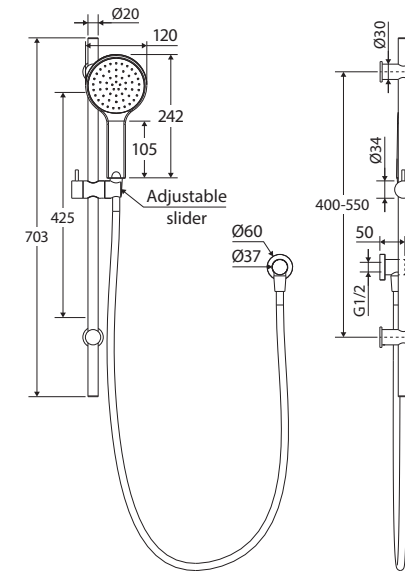

Kaya® Chrome RAIL SHOWER

Features

WELS 3 Star rated, 9L/min

Rail:

- Adjustable length between wall fixings
- Slider to adjust height of hand shower
- Made from solid brass
- 1.5 metre stainless steel flexible hose

LUCIANA/KAYA Hand Piece (MSH115):

- Single water-flow setting
- Easy to clean TPR nozzles
- Made from ABS

Please note: This product may have a visible Fienza or Watermark logo.

Available in

Cleaning & Care

- Regularly clean with mild soapy water using a microfibre cloth.
- In highly polluted or coastal locations, we recommend cleaning 2-3 times per week.
- Do not use harsh detergents, bleach, cream cleaners or citrus based cleaners. These substances are abrasive and will damage the surface.
- Do not use undue pressure and wipe in one direction only.

While we aim to ensure specifications are correct at the time of publication, Fienza reserves the right to make modifications without prior notice. Physical colour may vary from image shown. All measurements are shown in millimetres. Always use physical product measurements for mark-ups and roughing-in as the technical drawing may differ from actual product received.