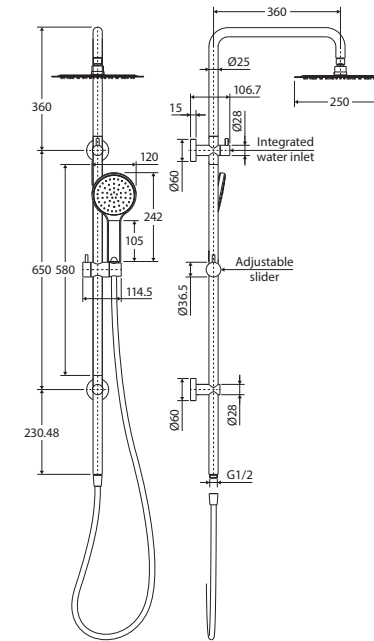

Kaya® Brushed Nickel TWIN SHOWER

Features

WELS 3 Star rated, 9L/min

Rail:

- Integrated top water inlet and diverter
- Slider to adjust height of hand shower
- Made from solid brass
- 1.5 metre stainless steel flexible hose

KAYA Overhead Shower (411125):

- Ultra-thin 2 mm profile
- Easy to clean TPR nozzles
- Brass swivel joint
- Made from stainless steel
- Female ½" BSP inlet

KAYA Hand Piece (MSH115):

- Single water-flow setting
- Easy to clean TPR nozzles
- Made from ABS

Please note: This product may have a visible Fienza or Watermark logo.

Available in

Brushed Nickel Heads
455109BN

Matte Black Heads
455109BNB

Cleaning & Care

- Regularly clean with mild soapy water using a microfibre cloth.
- In highly polluted or coastal locations, we recommend cleaning 2-3 times per week.
- Do not use harsh detergents, bleach, cream cleaners or citrus based cleaners. These substances are abrasive and will damage the surface.
- Do not use undue pressure and wipe in one direction only.

While we aim to ensure specifications are correct at the time of publication, Fienza reserves the right to make modifications without prior notice. Physical colour may vary from image shown. All measurements are shown in millimetres. Always use physical product measurements for mark-ups and roughing-in as the technical drawing may differ from actual product received.