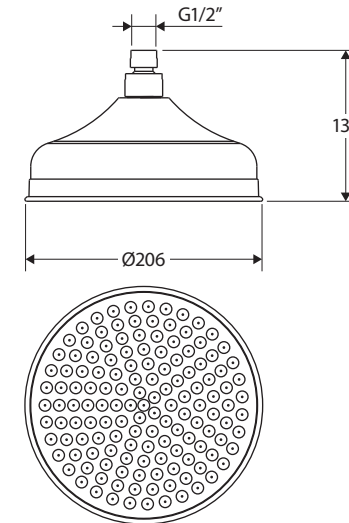

## Features

- Overhead rain shower
- 208 mm diameter
- Single function
- Made from solid brass
- Brass swivel joint
- Female 1/2" BSP inlet
- **WELS 3 Star rated, 9L/min**

*Modern-Vintage*  
COLLECTION

While we aim to ensure specifications are correct at the time of publication, Fienza reserves the right to make modifications without prior notice. Physical colour may vary from image shown. All measurements are shown in millimetres. Always use physical product measurements for mark-ups and roughing-in as the technical drawing may differ from actual product received.