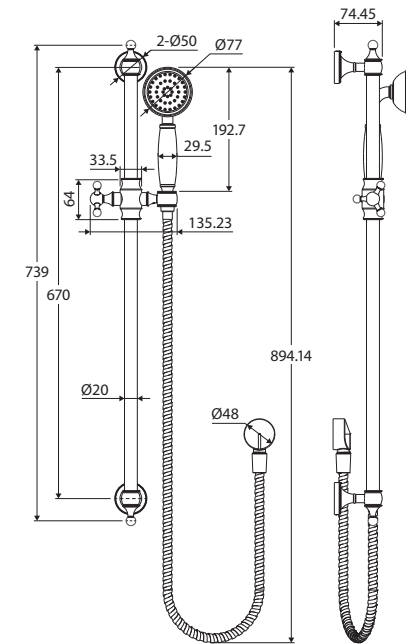

Lillian Brushed Nickel RAIL SHOWER

Features

- PVD brushed nickel finish
- **WELS 3 Star rated, 8.5L/min**

Rail:

- Made from stainless steel
- ABS slider and wall mounts
- Deluxe stainless steel elbow
- Rail thickness: 20 mm
- 1.5 metre stainless steel flexible hose

LILLIAN Hand Piece (MSH114BN):

- Single water-flow setting
- Made from solid brass

*Modern
Vintage*
COLLECTION

Available in

PVD
Brushed Nickel
444114BN

Cleaning & Care

- Regularly clean with mild soapy water using a microfibre cloth.
- In highly polluted or coastal locations, we recommend cleaning 2-3 times per week.
- Do not use harsh detergents, bleach, cream cleaners or citrus based cleaners. These substances are abrasive and will damage the surface.
- Do not use undue pressure and wipe in one direction only.

While we aim to ensure specifications are correct at the time of publication, Fienza reserves the right to make modifications without prior notice. Physical colour may vary from image shown. All measurements are shown in millimetres. Always use physical product measurements for mark-ups and roughing-in as the technical drawing may differ from actual product received.