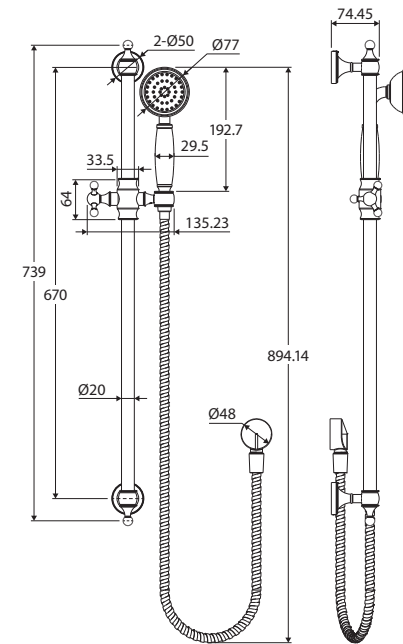

Lillian RAIL SHOWER

Features

- Polished chrome finish
- **WELS 3 Star rated, 8.5L/min**

Rail:

- Made from stainless steel
- ABS slider and wall mounts
- Deluxe stainless steel elbow
- Rail thickness: 20 mm
- 1.5 metre stainless steel flexible hose

LILLIAN Hand Piece (MSH114):

- Single water-flow setting
- Made from solid brass

*Modern
Vintage*
COLLECTION

Available in

Polished Chrome
444114

Cleaning & Care

- Regularly clean with mild soapy water using a microfibre cloth.
- In highly polluted or coastal locations, we recommend cleaning 2-3 times per week.
- Do not use harsh detergents, bleach, cream cleaners or citrus based cleaners. These substances are abrasive and will damage the surface.
- Do not use undue pressure and wipe in one direction only.

While we aim to ensure specifications are correct at the time of publication, Fienza reserves the right to make modifications without prior notice. Physical colour may vary from image shown. All measurements are shown in millimetres. Always use physical product measurements for mark-ups and roughing-in as the technical drawing may differ from actual product received.