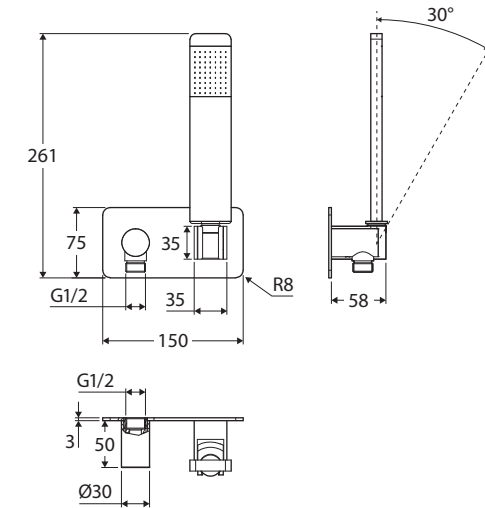

### SOFT SQUARE PLATE

#### Features

- Designed to complement the shower or bath
- All-in-one water inlet and mounting bracket
- Tilt function
- Made from solid brass
- 1.5 metre stainless steel flexible hose (PVC on matte black model)
- **WELS 3 Star rated, 9L/min**

LINCOLN Hand Piece (MSH001/MSH001B):

- Single water-flow setting
- Made from solid brass with ABS face plate