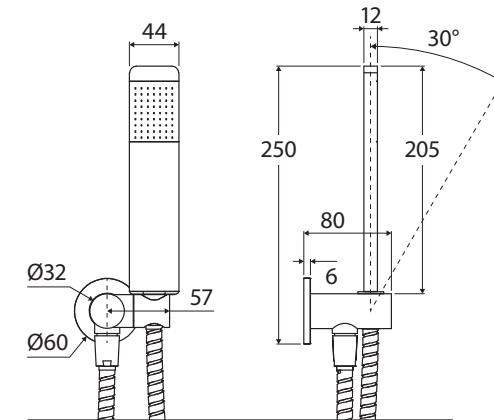

#### Features

- Designed to complement the shower or bath
- All-in-one water inlet and mounting bracket
- Tilt function
- Made from solid brass
- 1.5 metre stainless steel flexible hose (PVC on matte black model)
- **WELS 3 Star rated, 9L/min**

LINCOLN Hand Piece (MSH001/MSH001B):

- Single water-flow setting
- Made from solid brass with ABS face plate

While we aim to ensure specifications are correct at the time of publication, Fienza reserves the right to make modifications without prior notice. Physical colour may vary from image shown. All measurements are shown in millimetres. Always use physical product measurements for mark-ups and roughing-in as the technical drawing may differ from actual product received.