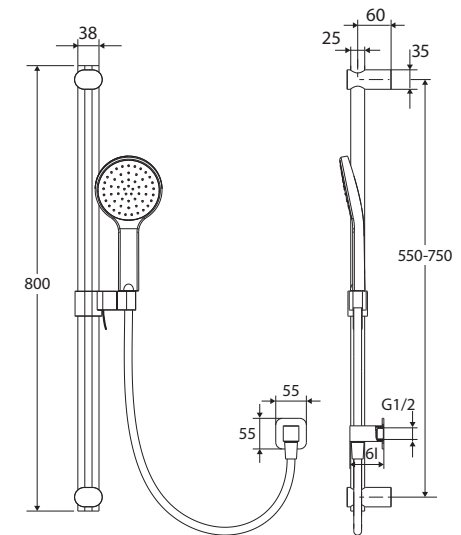

#### Rail:

- Slider to adjust height of hand shower
- Made from solid brass
- Deluxe brass elbow
- Rail thickness: 38 x 25 mm
- 1.5 metre stainless steel flexible hose

#### LUCIANA/KAYA Hand Piece (MSH115):

- Single water-flow setting
- Easy to clean TPR nozzles
- Made from ABS

While we aim to ensure specifications are correct at the time of publication, Fienza reserves the right to make modifications without prior notice. Physical colour may vary from image shown. All measurements are shown in millimetres. Always use physical product measurements for mark-ups and roughing-in as the technical drawing may differ from actual product received.