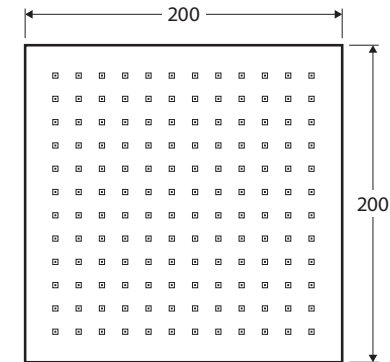

Lucite SHOWER HEAD

Features

- Overhead rain shower
- 12 mm thick profile
- Polished chrome finish
- Made from ABS
- Brass swivel joint
- Female ½" BSP inlet
- **WELS 3 Star rated, 8L/min**

Available in

Chrome
411107