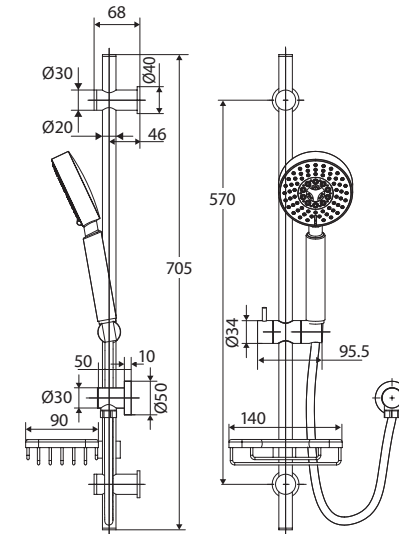

Michelle

RAIL SHOWER WITH SOAP BASKET

Features

- Polished chrome finish
- **WELS 3 Star rated, 7L/min**

Rail:

- Slider to adjust height of hand shower
- Brass slider and wall mounts
- Deluxe stainless steel elbow
- Rail thickness: 20 mm
- 1.5 metre stainless steel flexible hose

MICHELLE Multifunction Hand Piece (MSH017):

- Five water-flow settings: normal, massage, misting, spray and massage, and spray and misting
- Easy to clean TPR nozzles
- Made from ABS

Soap Basket (MST036):

- Made from solid brass

Available in

Chrome
444101

Cleaning & Care

- Regularly clean with mild soapy water using a microfibre cloth.
- In highly polluted or coastal locations, we recommend cleaning 2-3 times per week.
- Do not use harsh detergents, bleach, cream cleaners or citrus based cleaners. These substances are abrasive and will damage the surface.
- Do not use undue pressure and wipe in one direction only.

While we aim to ensure specifications are correct at the time of publication, Fienza reserves the right to make modifications without prior notice. Physical colour may vary from image shown. All measurements are shown in millimetres. Always use physical product measurements for mark-ups and roughing-in as the technical drawing may differ from actual product received.