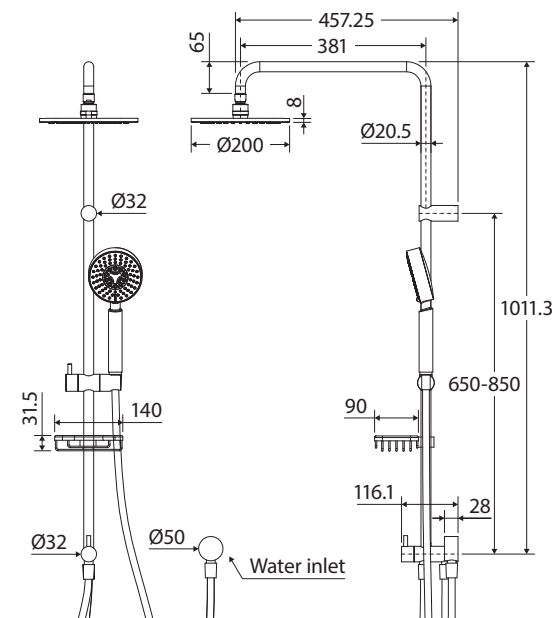

Michelle

TWIN SHOWER

Features

- Polished chrome finish
- Separate water inlet – ideal for retrofitting
- Bottom diverter
- **WELS 3 Star rated, 9L/min**

Rail:

- Deluxe stainless steel elbow
- Made from stainless steel
- Includes metal soap basket
- Rail thickness: 20mm
- 1.5 metre stainless steel flexible hose

STARRY Overhead Shower (411108):

- 200 mm diameter
- Thin 8 mm profile
- Made from solid brass
- Brass swivel joint
- Female ½" BSP inlet

MICHELLE Multifunction Hand Piece (MSH017):

- Five water-flow settings: normal, massage, misting, spray and massage, and spray and misting
- Easy to clean TPR nozzles
- Made from ABS

While we aim to ensure specifications are correct at the time of publication, Fienza reserves the right to make modifications without prior notice. Physical colour may vary from image shown. All measurements are shown in millimetres. Always use physical product measurements for mark-ups and roughing-in as the technical drawing may differ from actual product received.