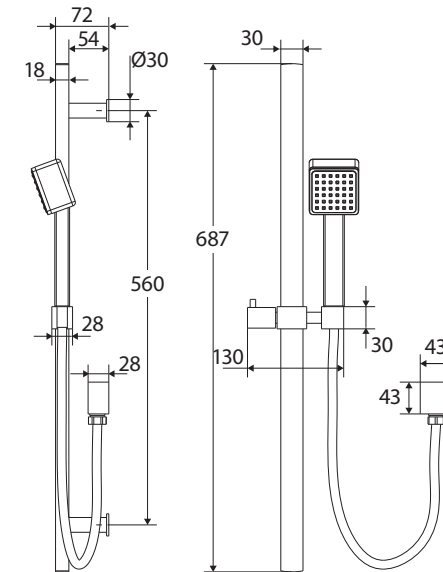

Modena

RAIL SHOWER

Features

- Polished chrome finish
- **WELS 3 Star rated, 9L/min**

Rail:

- Slider to adjust height of hand shower
- Made from solid brass
- Rail thickness: 30 x 18 mm
- Deluxe brass elbow
- 1.5 metre stainless steel flexible hose

MODENA Hand Piece (MSH012):

- Single water-flow setting
- Easy to clean TPR nozzles
- Made from ABS

Available in

Chrome
444103

Cleaning & Care

- Regularly clean with mild soapy water using a microfibre cloth.
- In highly polluted or coastal locations, we recommend cleaning 2-3 times per week.
- Do not use harsh detergents, bleach, cream cleaners or citrus based cleaners. These substances are abrasive and will damage the surface.
- Do not use undue pressure and wipe in one direction only.

While we aim to ensure specifications are correct at the time of publication, Fienza reserves the right to make modifications without prior notice. Physical colour may vary from image shown. All measurements are shown in millimetres. Always use physical product measurements for mark-ups and roughing-in as the technical drawing may differ from actual product received.