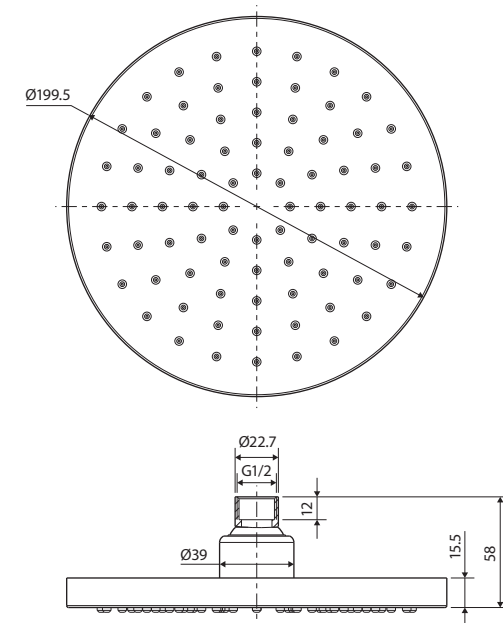

Ricki SHOWER HEAD

Features

- Overhead rain shower
- 15 mm thick profile
- Polished chrome finish
- Made from ABS
- Brass swivel joint
- Female ½" BSP inlet
- **WELS 3 Star rated, 8L/min**

Available in

Chrome
411106

While we aim to ensure specifications are correct at the time of publication, Fienza reserves the right to make modifications without prior notice. Physical colour may vary from image shown. All measurements are shown in millimetres. Always use physical product measurements for mark-ups and roughing-in as the technical drawing may differ from actual product received.