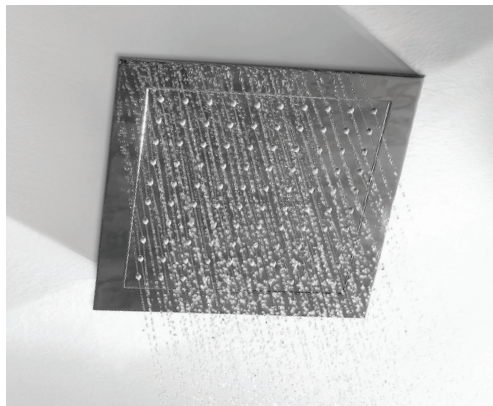

Soffito Square CEILING MOUNTED SHOWER

Features

- Overhead rain shower
- Installed flush to ceiling
- Polished chrome finish
- Made from stainless steel
- Female ½" BSP inlet
- **WELS 3 Star rated, 9L/min**