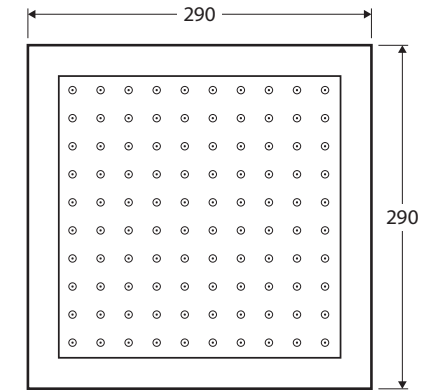

Soffito Square CEILING MOUNTED SHOWER

Features

- Overhead rain shower
- Installed flush to ceiling
- Polished chrome finish
- Made from stainless steel
- Female ½" BSP inlet
- **WELS 3 Star rated, 9L/min**