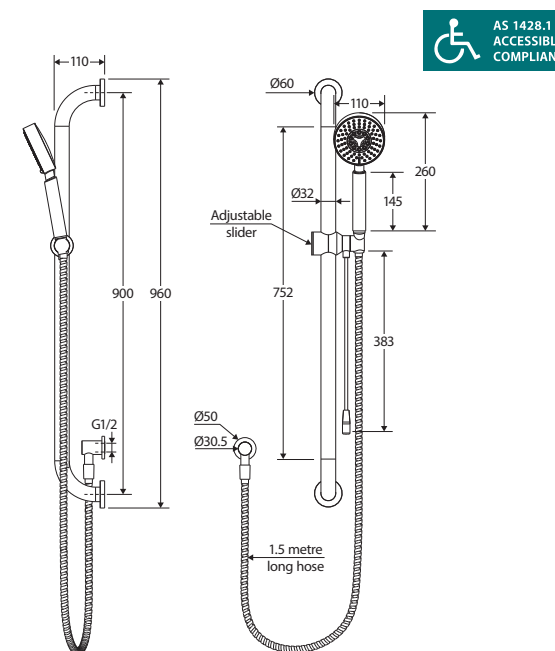

Stella Care RAIL SHOWER WITH PUSH/PULL SLIDER

Features

- Can be installed for AS1428.1:2021 Accessible compliance
- Chrome finish
- **WELS 3 Star rated, 9L/min**

Rail:

- Backflow prevention dual check/non-return valve
- Made from stainless steel
- Deluxe stainless steel elbow
- 1.5 metre stainless steel hose

Push/Pull Shower Slider (MST119):

- Smooth sliding action to easily adjust height and angle of hand shower
- Self-locking
- Ergonomic easy grip handle with 383 mm length for easy access by seated users
- Suits 32 mm diameter rail
- Made from solid brass

MICHELLE Multifunction Hand Piece (MSH017):

- Five water-flow settings: normal, massage, misting, spray and massage, and spray and misting
- Easy to clean TPR nozzles
- Made from ABS

Please note: This product may have a visible Watermark logo.

While we aim to ensure specifications are correct at the time of publication, Fienza reserves the right to make modifications without prior notice. Physical colour may vary from image shown. All measurements are shown in millimetres. Always use physical product measurements for mark-ups and roughing-in as the technical drawing may differ from actual product received.